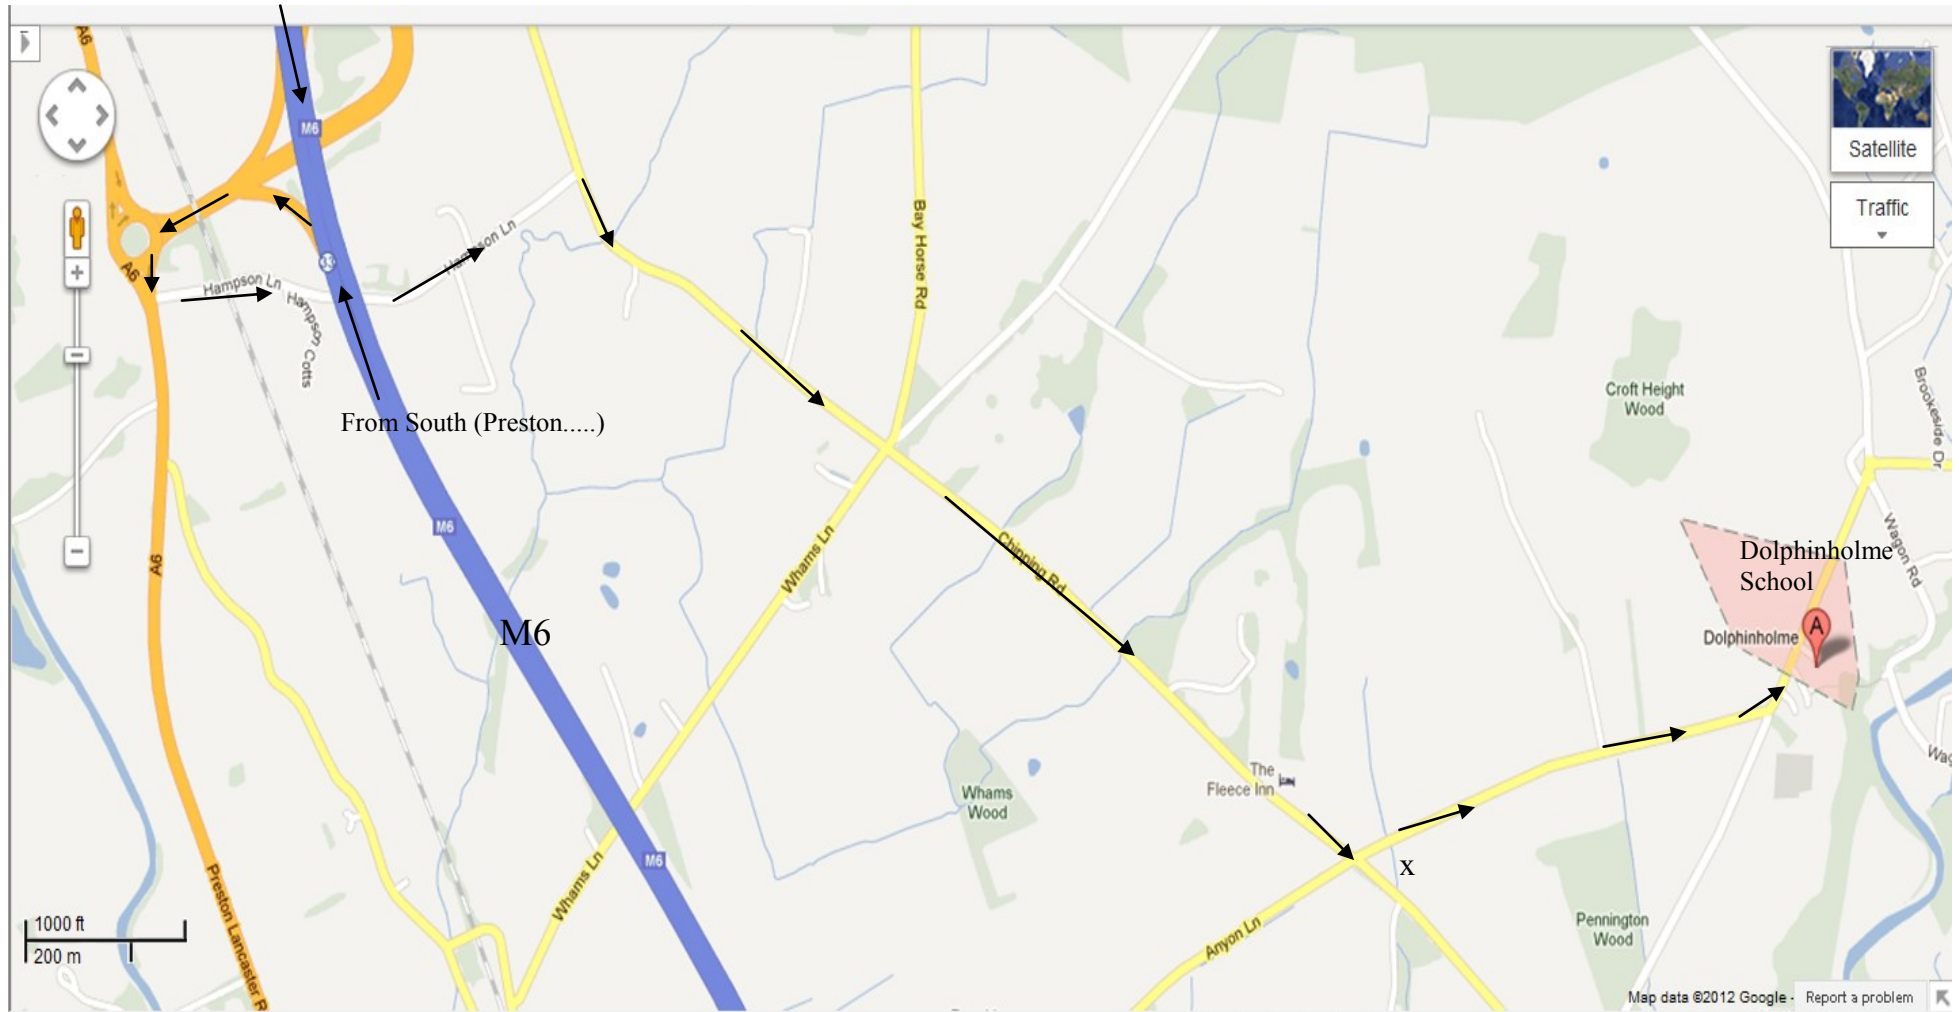

From north  
(Lancaster, Carnforth,  
Kendal)

## DIRECTIONS TO DOLPHINHOLME C.E. PRIMARY SCHOOL

Leaving M6 at Junction 33 Tel 01524 791530

The journey from the motorway junction To the school takes between 5 and 10 mins depending on how many tractors and other such vehicles one might encounter!  
Please note the Fleece Inn is located at 'X' and not as indicated.